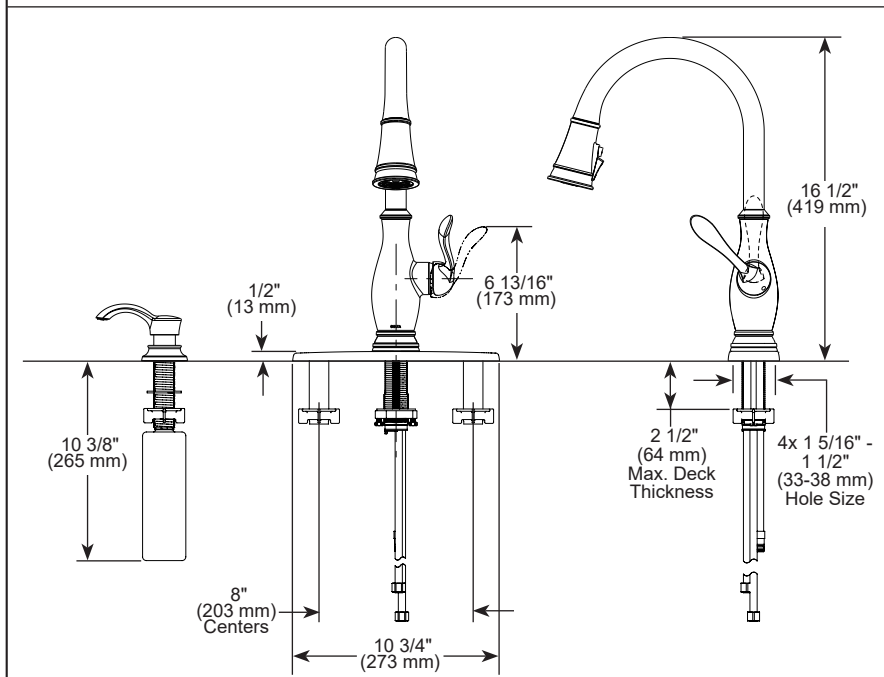

COMPLIES WITH:

- ASME A112.18.1 / CSA B125.1
- NSF/ANSI/CAN 61 & 372
- ♿ ICC/ANSI A117.1 - Valve control only

▲ Designate proper finish suffix

Delta Faucet Company reserves the right (1) to make changes in specifications and materials, and (2) to change or discontinue models, both without notice or obligation. Dimensions are for reference only. See current full-line price book or www.deltafaucet.com for finish options and product availability.

Delta Faucet Company

55 E. 111th Street, Carmel, IN 46280
350 South Edgeware Road, St. Thomas, ON N5P 4L1
© 2026 Delta Faucet Company