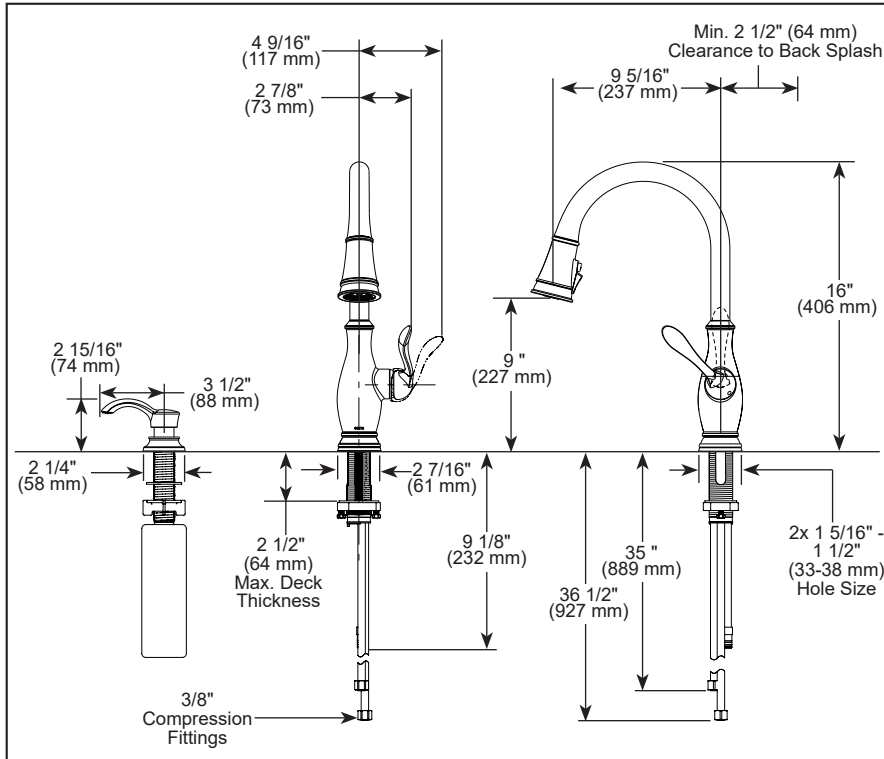

COMPLIES WITH:

- ASME A112.18.1 / CSA B125.1
- NSF/ANSI/CAN 61 & 372
- ♿ ICC/ANSI A117.1 - Valve control only

▲ Designate proper finish suffix

Delta Faucet Company reserves the right (1) to make changes in specifications and materials, and (2) to change or discontinue models, both without notice or obligation. Dimensions are for reference only. See current full-line price book or www.deltafaucet.com for finish options and product availability.

Delta Faucet Company

55 E. 111th Street, Carmel, IN 46280
350 South Edgeware Road, St. Thomas, ON N5P 4L1
© 2026 Delta Faucet Company